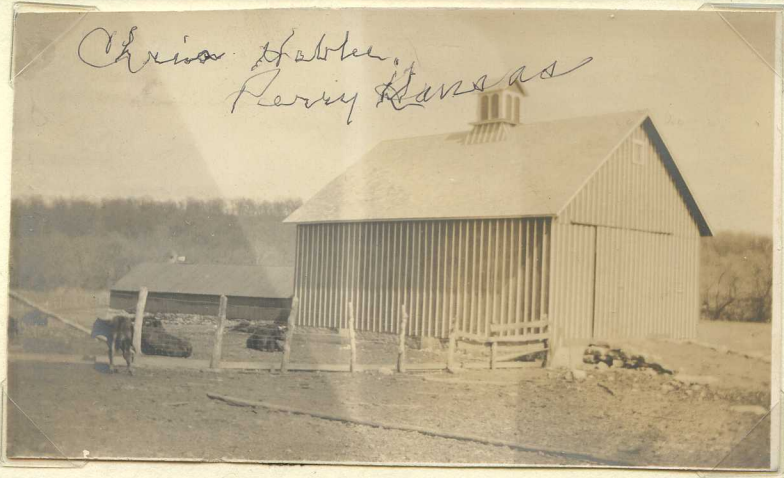

1985. Cousins Irene Cline and
Helen Stein