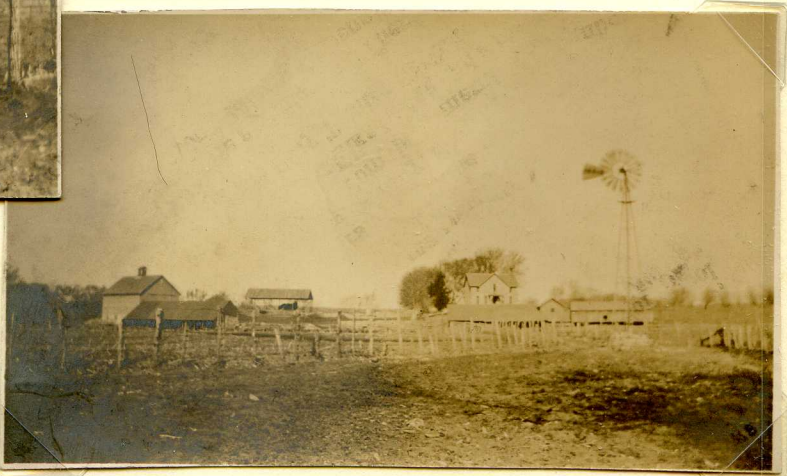

Hebbe
house and
barns taken
from pictures
owned by
Helen Stein

1916

Downing Farm
St. Louis

The house
that Christoph
built ca. 1869.

Living room
and stair-
case as seen
through front
door glass.

out houses

Back Kitchen
door faces
East. House
as it appears
Mar 1986

Hired hands'
room add-on
with root
cellar under
neath. Entrance
to Cellar
from Kitchen

Irene Cline,
grand dau.
Christoph &
Sophia
ca. 1984

Irene said
a chicken
house was
behind the
Kitchen.

The long
drive to
homesite