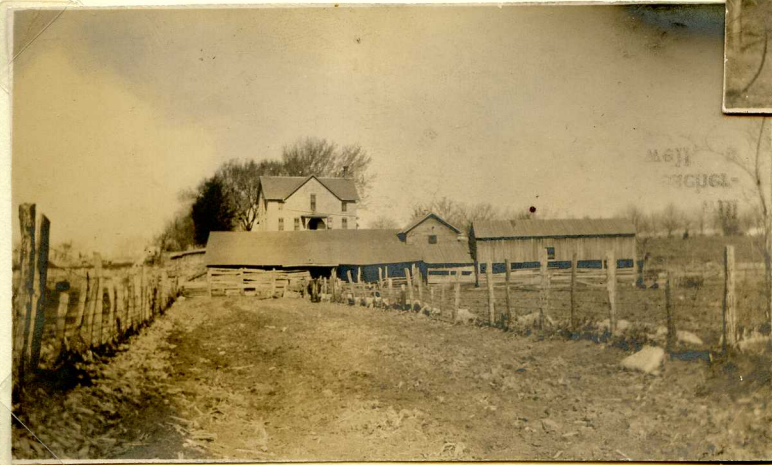

Hebbe
house and
barns taken
from pictures
owned by
Helen Stein

1916

Downing Farm
St. Louis

The house
that Christoph
built ca. 1869.

Living room
and stair-
case as seen
through front
door glass.

out houses

Back Kitchen
door faces
East. House
as it appears
Mar 1986

Hired hands'
room add-on
with root
cellar under
neath. Entrance
to Cellar
from Kitchen

Irene Cline,
grand dau.
Christoph &
Sophia
ca. 1984

Irene said
a chicken
house was
behind the
Kitchen.

The long
drive to
homesite

The barn
burned three
times; stones
are probably
original

1985. Cousins Irene Cline and
Helen Stein